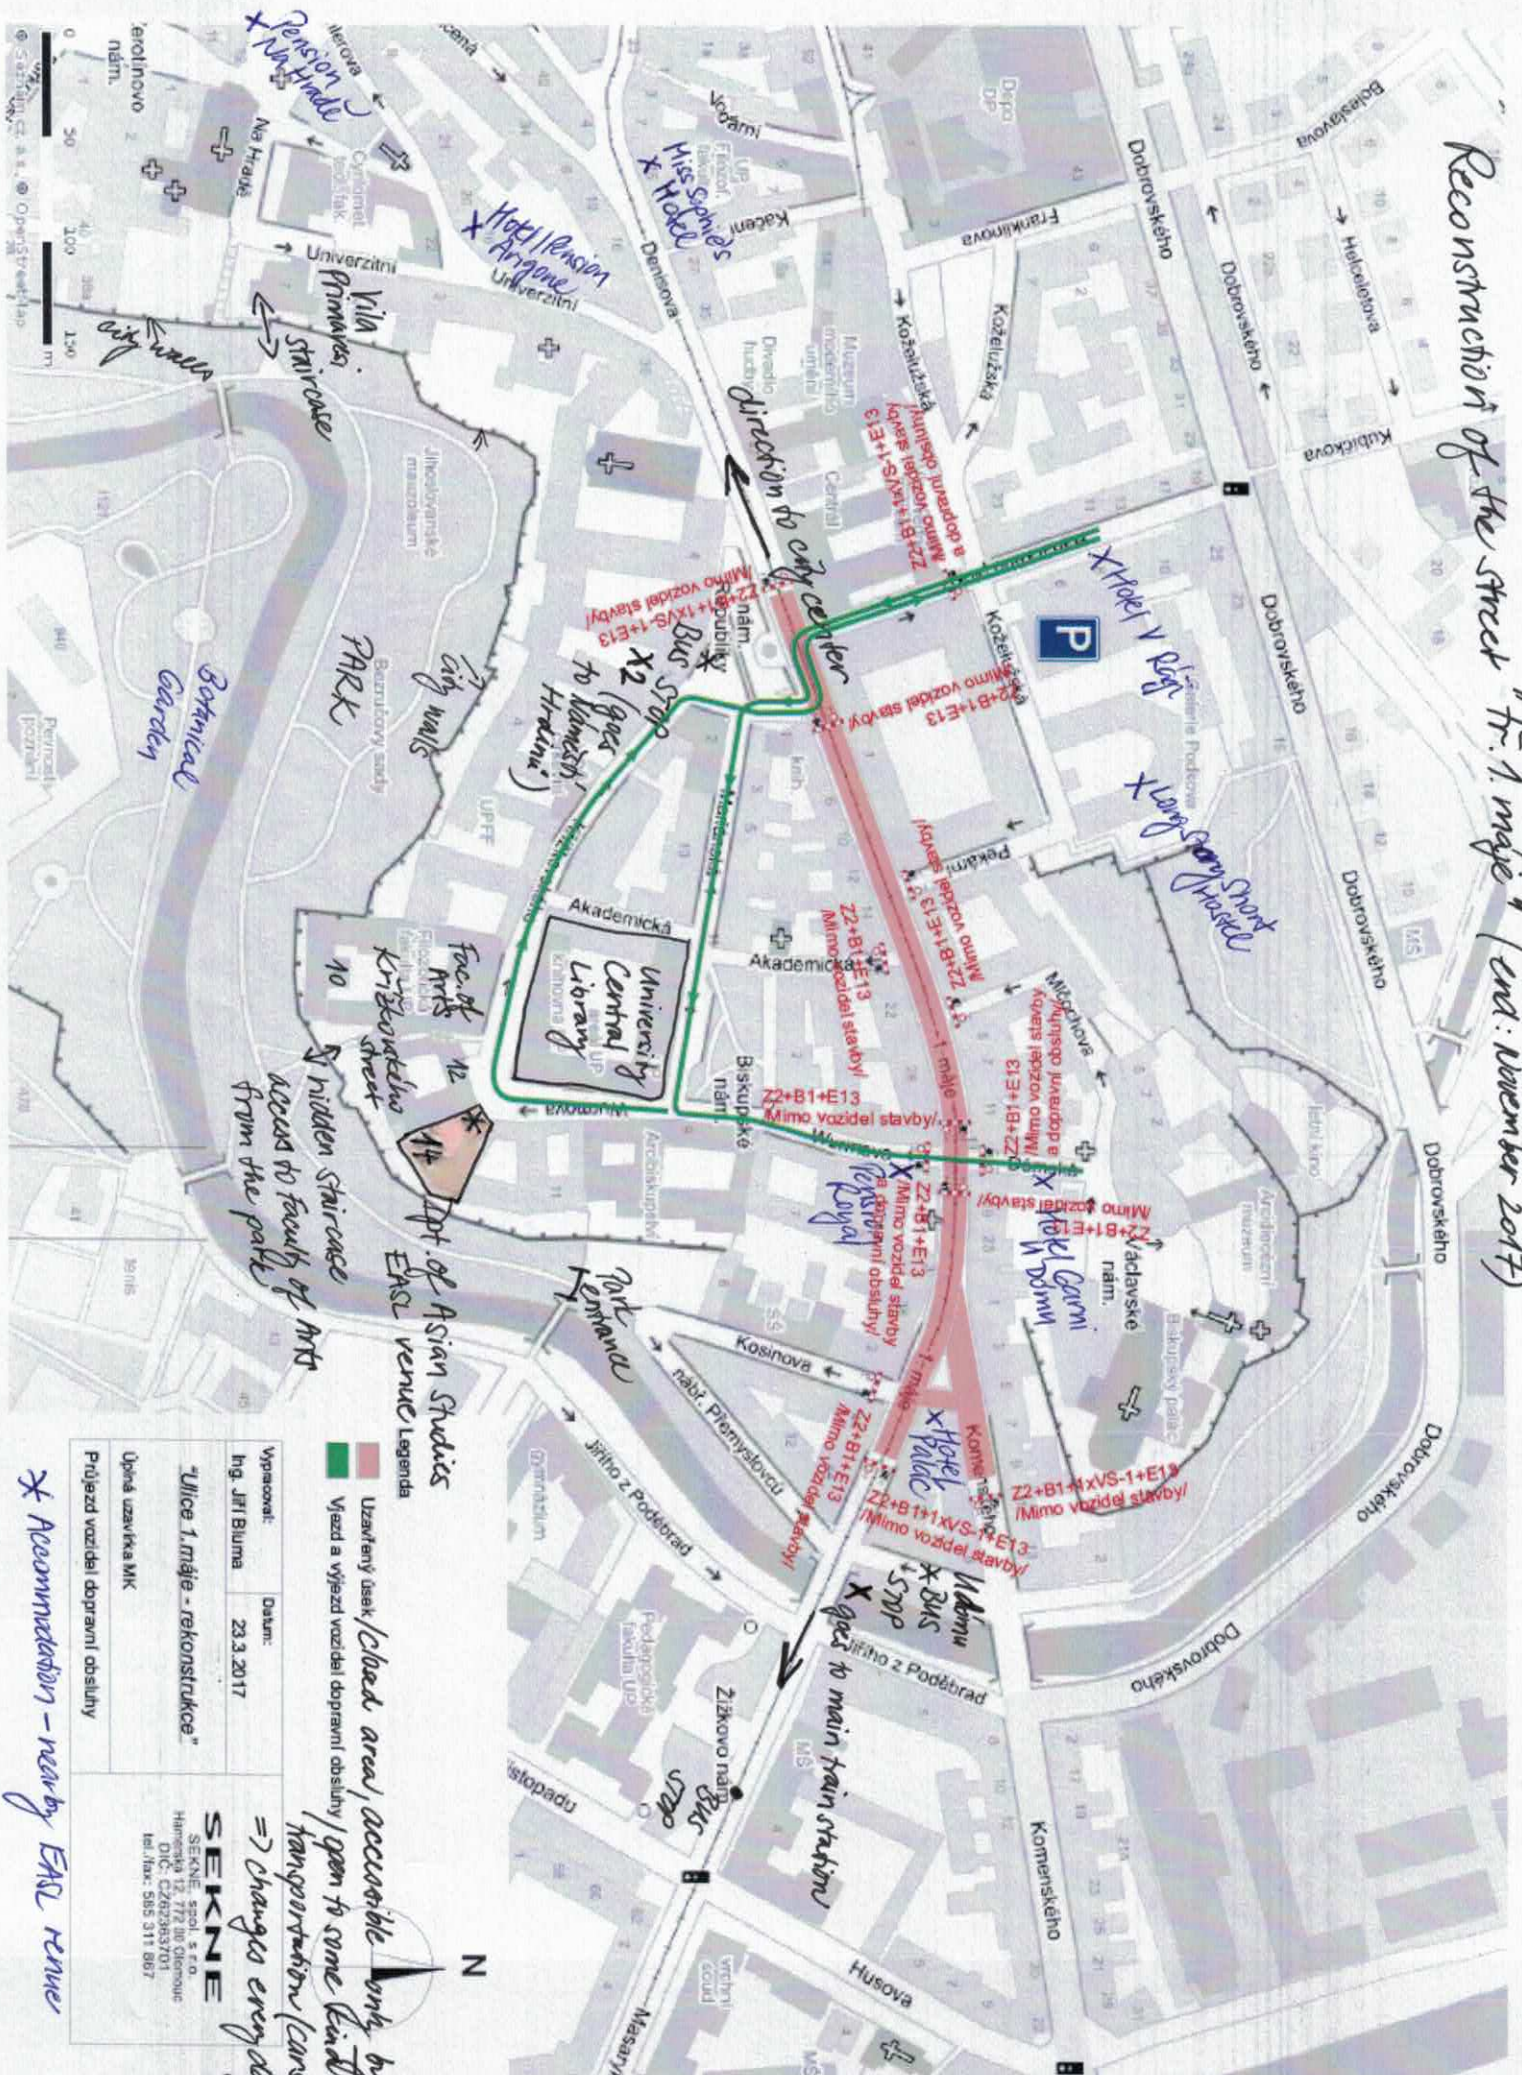

Reconstruction of the street "Fr. 1. máje" (end: November 2017)

⇒ changes everyday

Vpracoval:	Datum:
Ing. Jiří Bluma	23.3.2017
"Ulice 1. máje - rekonstrukce"	
Upráda uzavřítka MK	
Přijezd vozidel dopravní obsluhy	
SEKNE, spol. s r.o.	
Hánská 12, 772 00 Olomouc	
DIČ: CZ62363701	
tel./fax: 585 311 867	

* Accommodation - nearby EARL venue